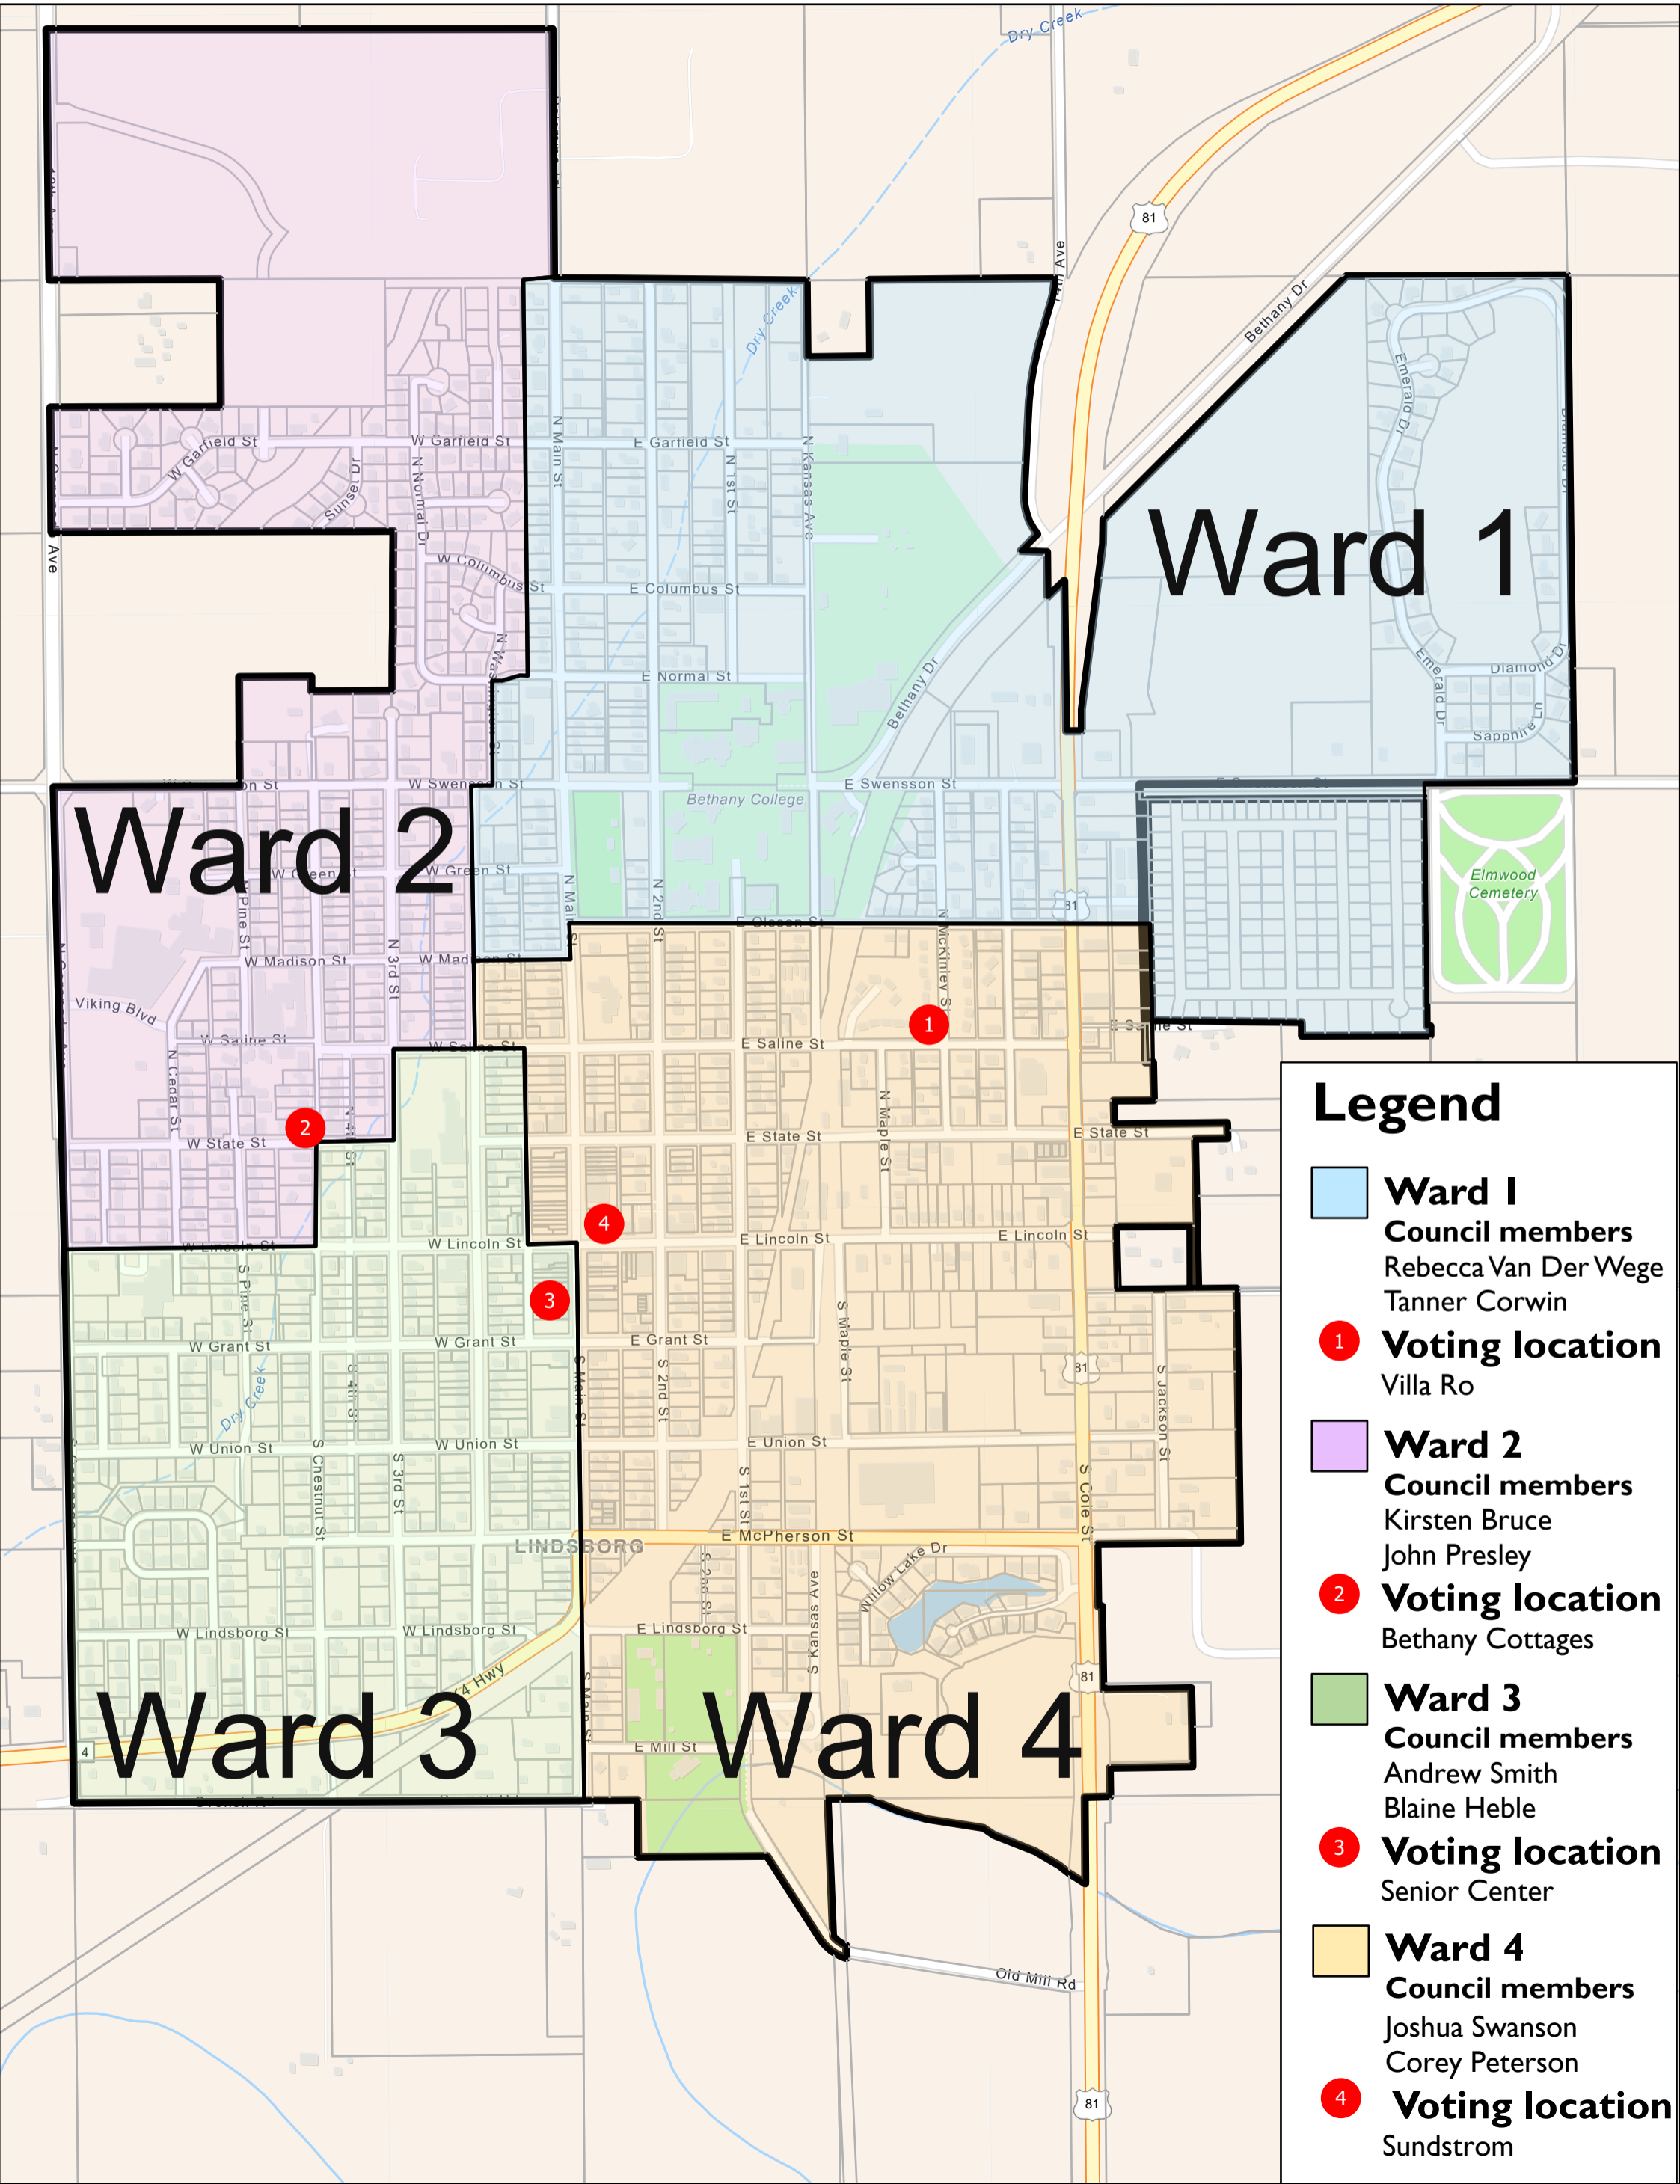

# Lindsborg Ward Map

Updated June 6, 2022 - Ordinance No. 5365

## Legend

-  **Ward 1**  
Council members  
Rebecca Van Der Wege  
Tanner Corwin
-  **Voting location**  
Villa Ro
-  **Ward 2**  
Council members  
Kirsten Bruce  
John Presley
-  **Voting location**  
Bethany Cottages
-  **Ward 3**  
Council members  
Andrew Smith  
Blaine Heble
-  **Voting location**  
Senior Center
-  **Ward 4**  
Council members  
Joshua Swanson  
Corey Peterson
-  **Voting location**  
Sundstrom